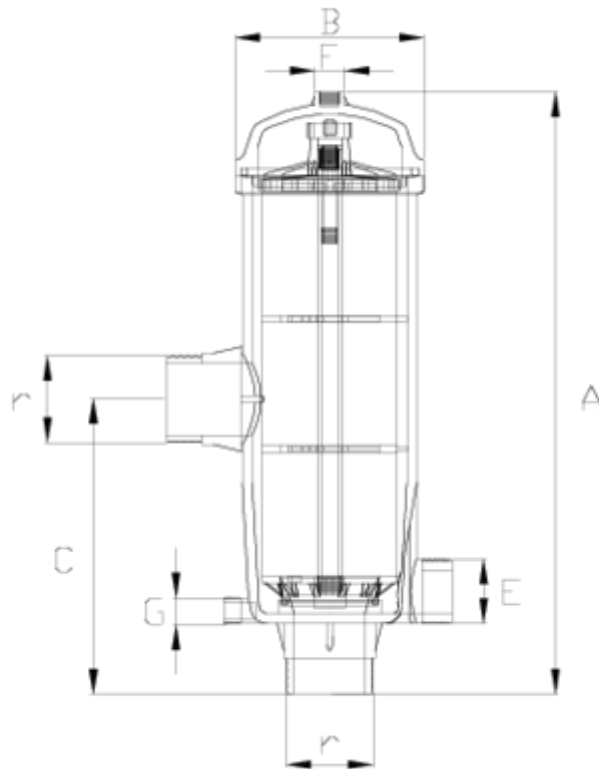

Filters

"BSP" threaded outlet

ITEM 316

REFERENCE	DESCRIPTION	Net weight	Volumen (m ³)	Gross weight	Unidades lote
1008001	140 MESH RING FILTER,MALE THREAD OUT. 2"	5,9	0,06879	12,69	2
1008002	140 MESH RING FILTER,MALE THREAD OUT. 3"	7,059	0,08678	15,958	2
1008011	120 MESH RING FILTER,MALE THREAD OUT. 2"	5,818	0,06879	12,41	2
1008012	120 MESH RING FILTER,MALE THREAD OUT. 3"	6,977	0,08678	15,794	2

ITEM 316 | "BSP" threaded outlet

Product Documents

Product Certificates

Company Certificates