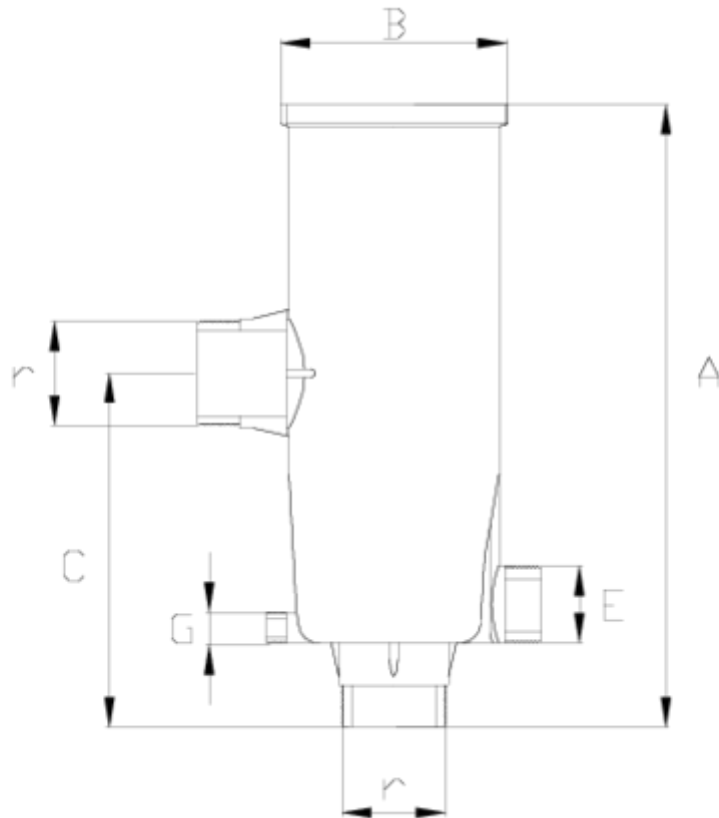

Filters

CUERPO FILTRO SALIDA ROSCADA "BSP" PPFV ITEM 701

REFERENCE	DESCRIPTION	Net weight	Volumen (m ³)	Gross weight	Unidades lote
1008935	MAIN BODY MALE THREAD OUTLET 2"	2,422	0,08677	3,097	1
1008936	MAIN BODY MALE THREAD OUTLET 3"	3,4551	0,03100	3,812	1
1008939	40M3 FILTER MAIN BODY M. THREAD OUT. 2"	2,79	0,03100	2,79	1

ITEM 701 | CUERPO FILTRO SALIDA ROSCADA "BSP" PPFV

Product Documents

Product Certificates

Company Certificates