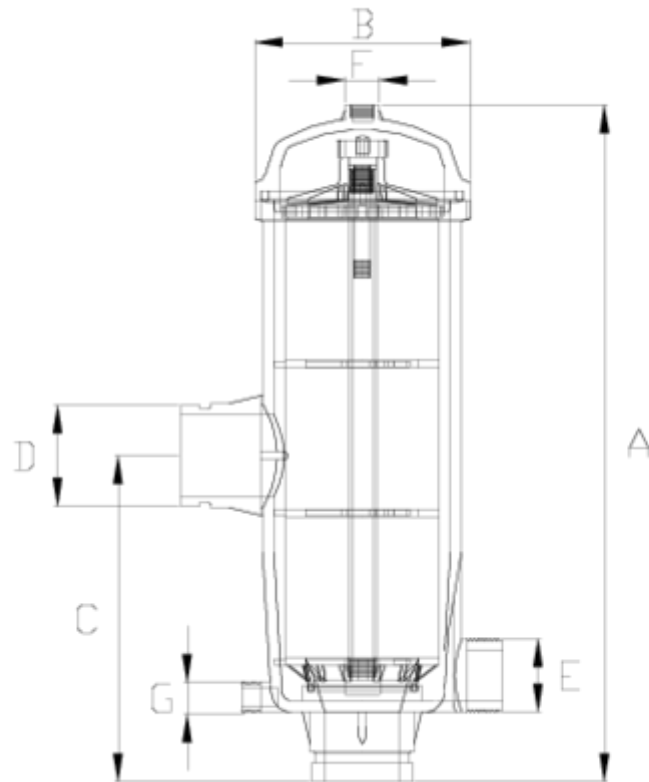

Filters

Reducing Netvitc outlet ITEM 320

REFERENCE	DESCRIPTION	Net weight	Volumen (m ³)	Gross weight	Unidades lote
1008009	140 MESH RING FILTER,RED. NETVITC OUT. 2"	6,7583	0,08678	15,07	2
1008019	120 MESH RING FILTER,RED. NETVITC OUT. 2"	6,435	0,08678	13,843	2

ITEM 320 | Reducing Netvite outlet

Product Documents

Product Certificates

Company Certificates