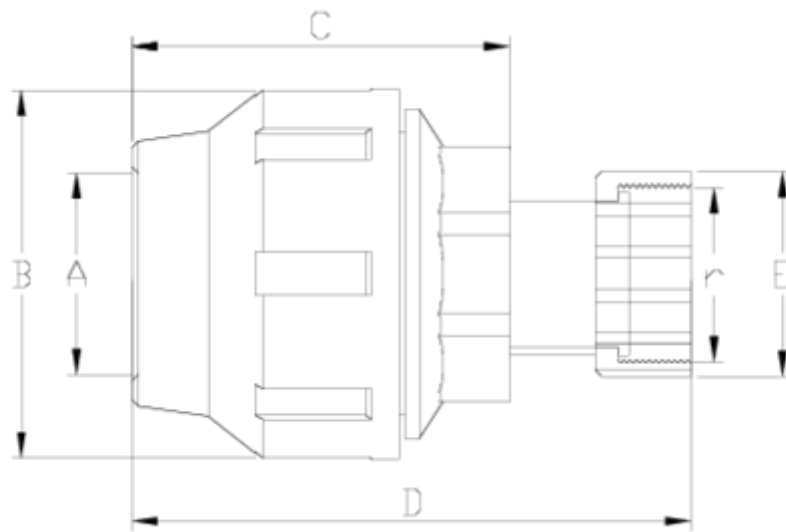

PP compression fittings

Free nut fitting coupling

ITEM 927

REFERENCE	DESCRIPTION	Net weight	Volumen (m ³)	Gross weight	Unidades lote
112E481	FREE NUT FITTING COUPLING 25-3/4" GREY	0	0,03129	0	60
112E482	ENLACE FITTING TUERCA GIRA. 32-1" GRIS	0,117	0,03129	6,42	50

ITEM 927 | Free nut fitting coupling

Code	Ø A-r	Weight (g)	B	C	D	E	PN	Thread
12E481	25 - 3/4"	87	55	61	105	38	PN16	BSP
12E482	32-1"	117	63	80	121	46	PN16	BSP

Product Documents

Product Certificates

Company Certificates