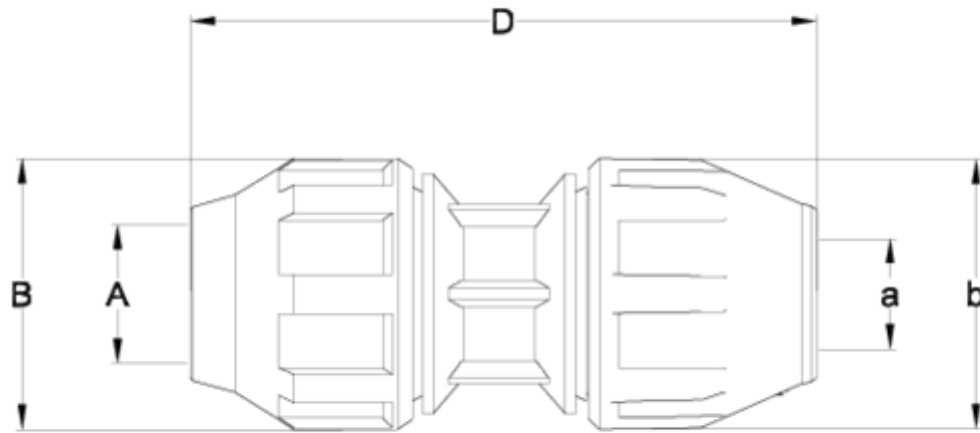

PP compression fittings

Multi-pipe straight coupling

ITEM 973

REFERENCE	DESCRIPTION	Net weight	Volumen (m ³)	Gross weight	Unidades lote
112E503	MULTI-PIPE STRAIGHT COUPLING 25-15-21 GRAY	0,147	0,02022	7,3757	42
112E506	MULTI-PIPE STRAIGHT COUPLING 32-21-27 GRAY	0	0,01553	0	24

ITEM 973 | Multi-pipe straight coupling

Code	Æ PE (A)	Æ MULTI-PIPE (a)	Weigth (g)	B	b	D	PN	MEASUREMENT
12E503	25	15/21	152	55	55	108	16	METRIC
12E506	32	21/27	222	64	64	108	16	METRIC

Product Documents

Product Certificates