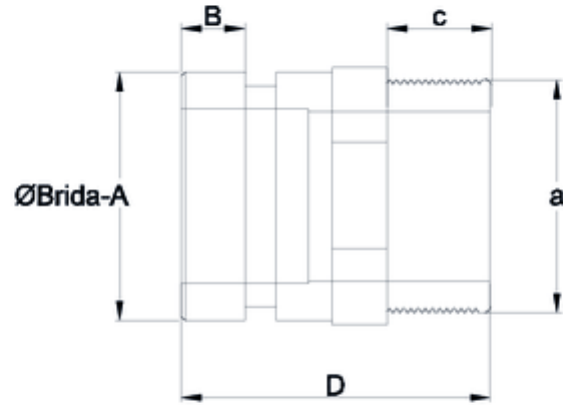

Netvitc® coupling

Netvitc® coupling male threaded

ITEM 955

REFERENCE	DESCRIPTION	Net weight	Volumen (m ³)	Gross weight	Unidades lote
110N107	NETVITC COUPLING MALE THREAD 2"	0,155	0,00891	3,243	20

Product Documents