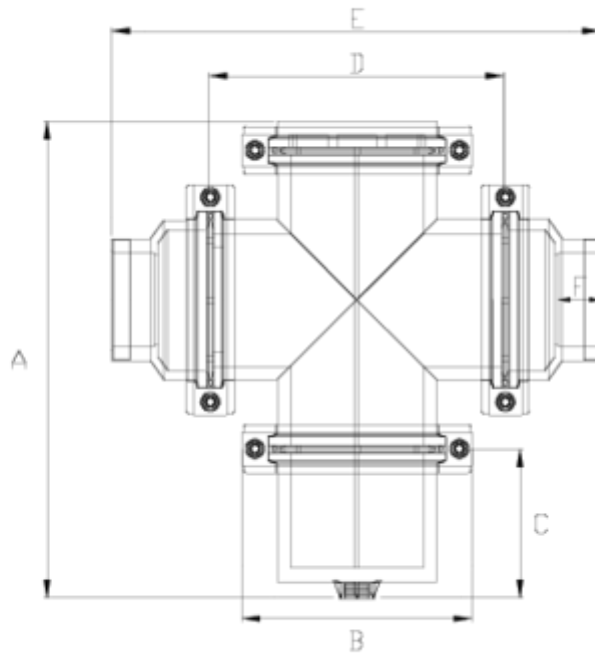

Netvitc System® Filters

Female threaded outlet - Strainer ITEM 523

REFERENCE	DESCRIPTION	Net weight	Volumen (m ³)	Gross weight	Unidades lote
108N627	NETVITC S. FILTER FEMALE THR. 2 1/2"	5,903	0,02244	6,443	2
108N628	NETVITC S. FILTER FEMALE THR. 3"	6,4758	0,02244	13,932	2
108N629	NETVITC S. FILTER FEMALE THR. 4"	5,939	0,02244	6,479	2

ITEM 523 | Female threaded outlet - Strainer

Product Documents

Product Certificates

Company Certificates