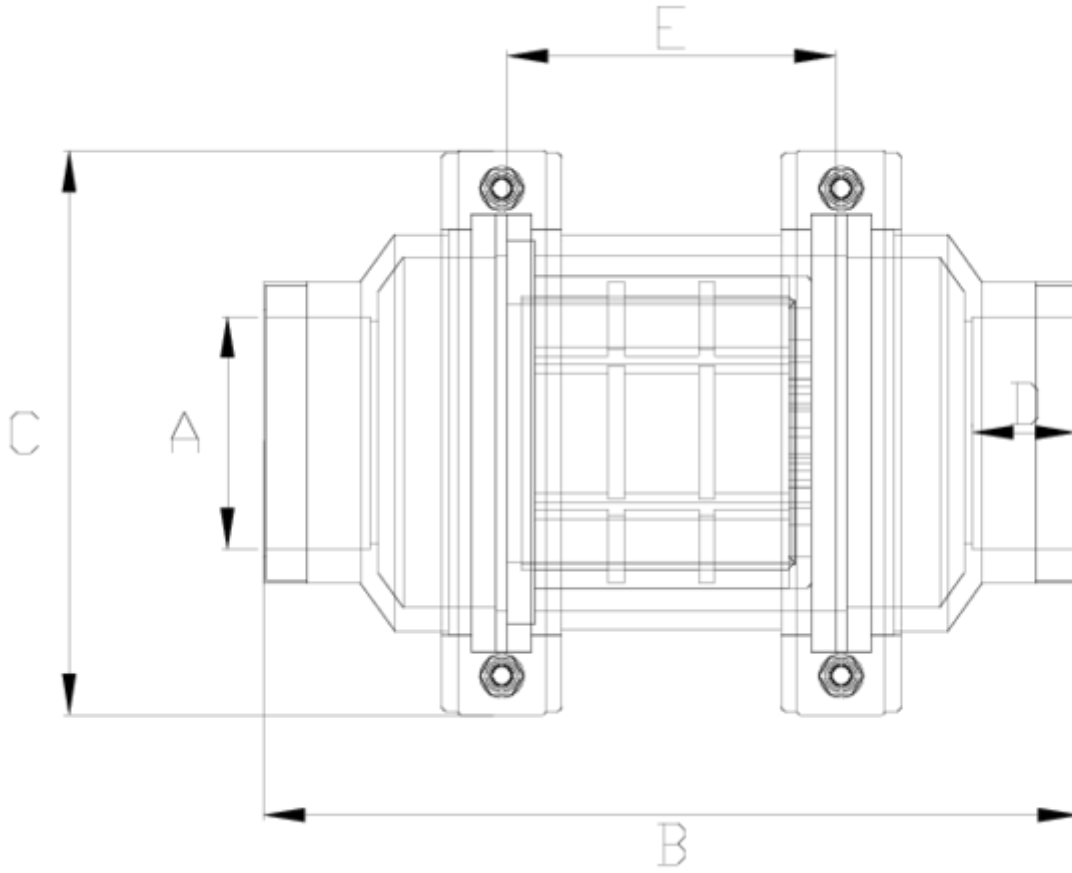

Netvitc System® Filters

Line filter female threaded outlet - screen sight glass ITEM 518

REFERENCE	DESCRIPTION	Net weight	Volumen (m ³)	Gross weight	Unidades lote
108N027	NETV. SIGHT GLASS STRAIN.,F.THREAD 2 1/2"	3,151	0,06149	13,52	4
108N028	NETV. SIGHT GLASS STRAIN.,F.THREAD 3"	2,997	0,04879	12,57	4
108N029	NETV. SIGHT GLASS STRAIN.,F.THREAD 4"	3,222	0,04879	13,47	4

ITEM 518 | Line filter female threaded outlet - screen sight glass

Product Documents

Product Certificates

Company Certificates