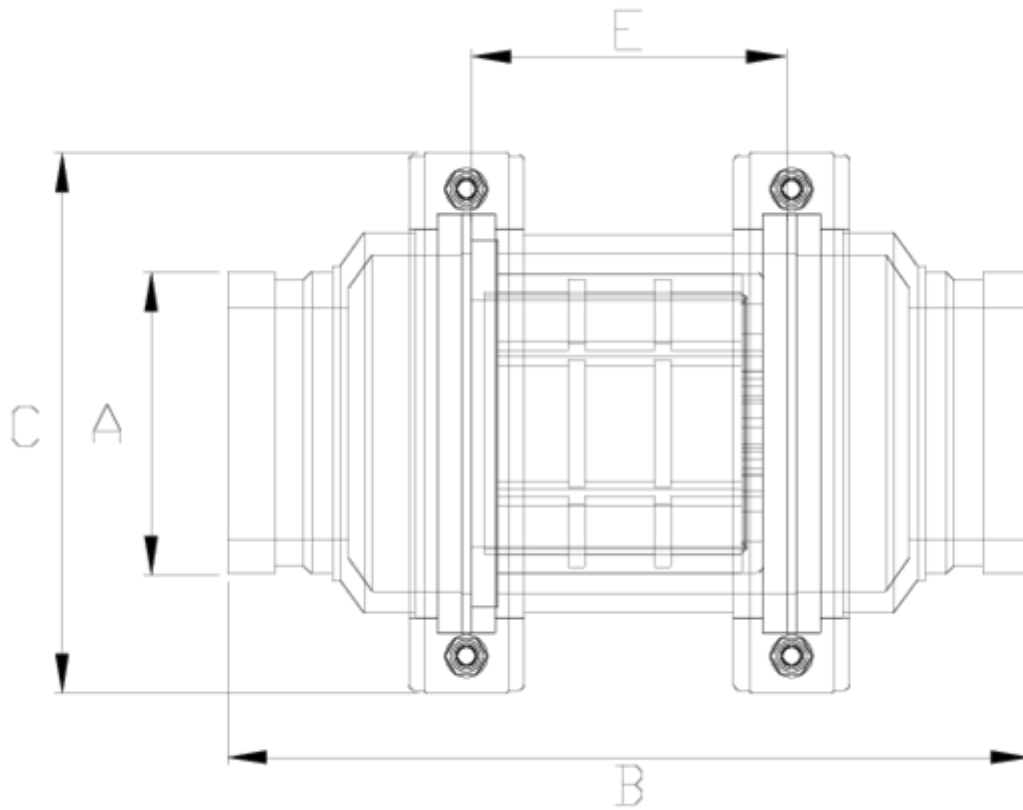

Netvitc System® Filters

Line filter Netvitc outlet - screen sight glass ITEM 516

REFERENCE	DESCRIPTION	Net weight	Volumen (m ³)	Gross weight	Unidades lote
108N018	NETVITC SIGHT GLASS STRAIN.,NETV/OUT. 90	2,844	0,04117	12,07	4
108N019	NETVITC SIGHT GLASS STRAIN.,NETV/OUT. 110	2,87	0,04117	12,12	4

ITEM 516 | Line filter Netvitc outlet - screen sight glass

Product Documents

Product Certificates

Company Certificates