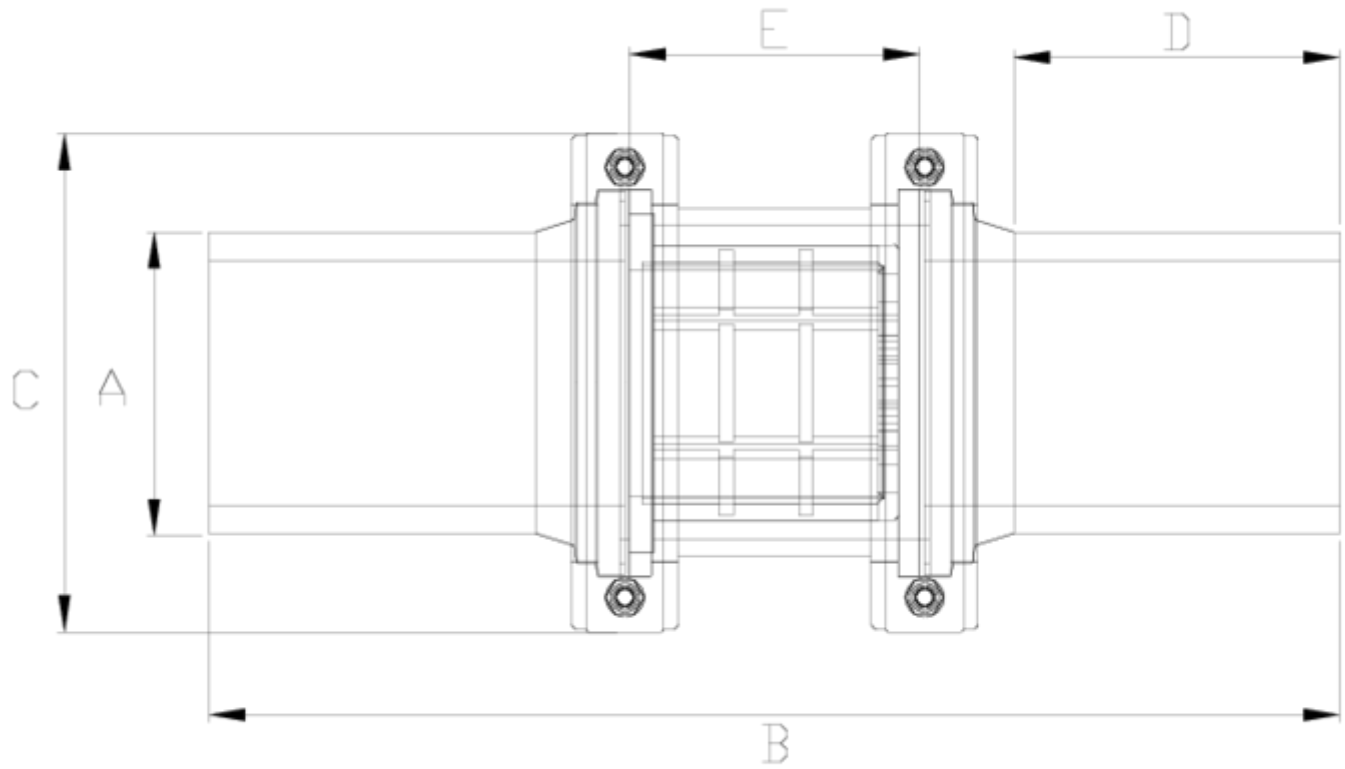

Netvitc System® Filters

Line filter PE-PE outlet - screen sight glass ITEM 517

REFERENCE	DESCRIPTION	Net weight	Volumen (m ³)	Gross weight	Unidades lote
108N048	NETV. SIGHT GLASS STRAIN.,THERMO OUT. 90	3,185	0,08677	15,617	4
108N049	NETV. SIGHT GLASS STRAIN.,THERMO OUT. 110	3,304575	0,08677	14,24	4
108N050	NETV. SIGHT GLASS STRAIN.,THERMO OUT. 125	3,709	0,06347	8,21	2
108N051	NETV. SIGHT GLASS STRAIN.,THERMO OUT. 140	6,1831	0,04836	13,0313	2
108N052	NETV. SIGHT GLASS STRAIN.,THERMO OUT. 160	6,705	0,08677	14,082	2

ITEM 517 | Line filter PE-PE outlet - screen sight glass

Product Documents

Product Certificates

Company Certificates