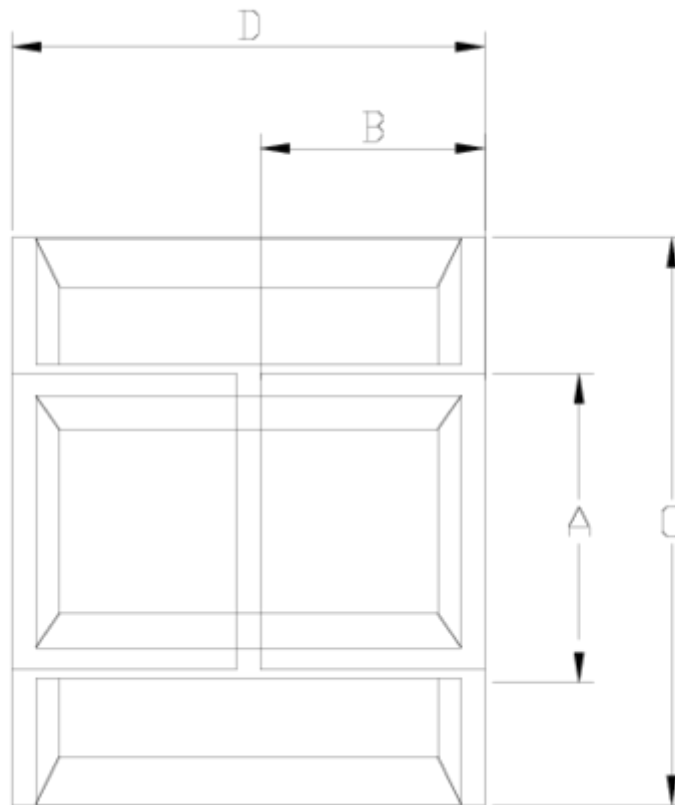

PP threaded fittings

female threaded union bush

ITEM 121

REFERENCE	DESCRIPTION	Net weight	Volumen (m ³)	Gross weight	Unidades lote
1004120	PP COUPLING FEMALE THREADED 1/2"	0,0106	0,01553	3,52	300
1004121	PP COUPLING FEMALE THREADED 3/4"	0,0131	0,01553	2,945	200

ITEM 121 | female threaded union bush

Código	f tubo - A	Peso (g)	B	C	D	PN	TIPO ROSCA
04120	1/2"	10	15	33	33	PN10	BSP
04121	3/4"	13	16	33	39	PN10	BSP

Product Documents

Product Certificates

Company Certificates