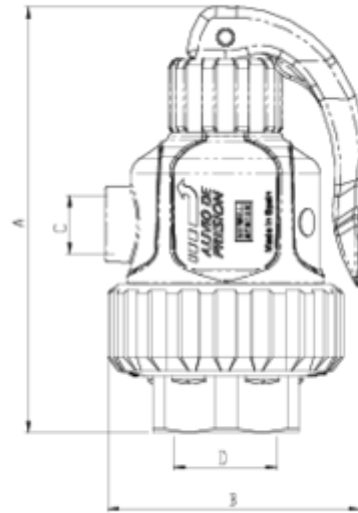

PVC check valves (with spring)

## Pressure relief valve female threaded outlet ITEM 983

REFERENCE	DESCRIPTION	Net weight	Volumen (m <sup>3</sup> )	Gross weight	Unidades lote
1016443	RESSURE RELIEF VALVE FEMALE THR. 1"	0,283225	0,00472	1,346	4