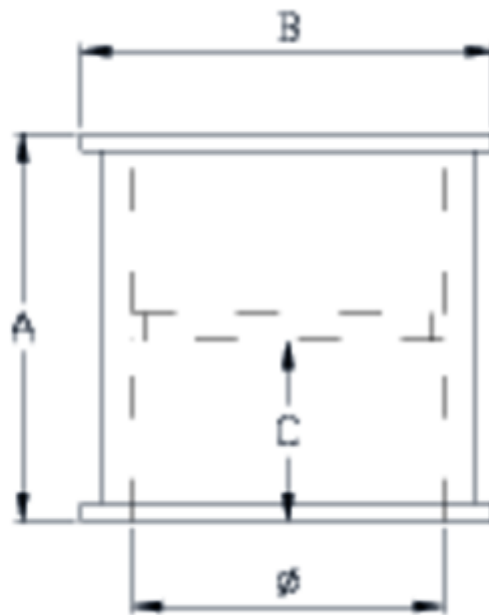

Netvitic System pressure fittings

PVC Netvitic System coupling

ITEM 09N

REFERENCE	DESCRIPTION	Net weight	Volumen (m ³)	Gross weight	Unidades lote
101N067	NETVITIC SYSTEM COUPLING 90	0,25775	0,03129	2,635	8
101N068	NETVITIC SYSTEM COUPLING 110	1,009475	0,03682	8,625	8

ITEM 09N | PVC Netvitc System coupling

CÓDIGO	f	PESO	BRIDA	A	B	C	PN	MEDIDA
1N067	90	471	90	147	121	50	10	MÉTRICO
1N068	110	756	110	167	144	61	10	MÉTRICO

Product Documents

Product Certificates

Company Certificates