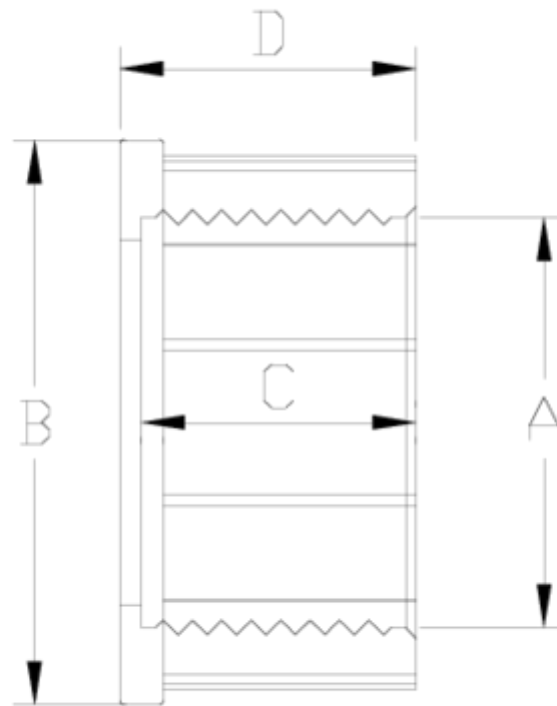

PVC-U pressure fittings

Female thread union coupling

ITEM 404

REFERENCE	DESCRIPTION	Net weight	Volumen (m ³)	Gross weight	Unidades lote
1002912	UNION COUPLING F. THREADED 1"	0,033	0,00472	0,7771	20
1002914	UNION COUPLING F. THREADED 1 1/2"	0,06	0,00473	0,71	10
1002915	UNION COUPLING F. THREADED 2"	0,071	0,00472	0,8271	10
1002931	UNION COUPLING F. THREADED 63-1 1/2"	0,092	0,00473	0,9661	10

ITEM 404 | Female thread union coupling

Codigo	A	Peso (g)	B	C	D	PN	ROSCA
02914	50-1 1/2"	60	63	31	44	PN10	BSP
02931	63-1 1/2"	92	76	38	41	PN10	BSP

Product Documents

Product Certificates

Company Certificates