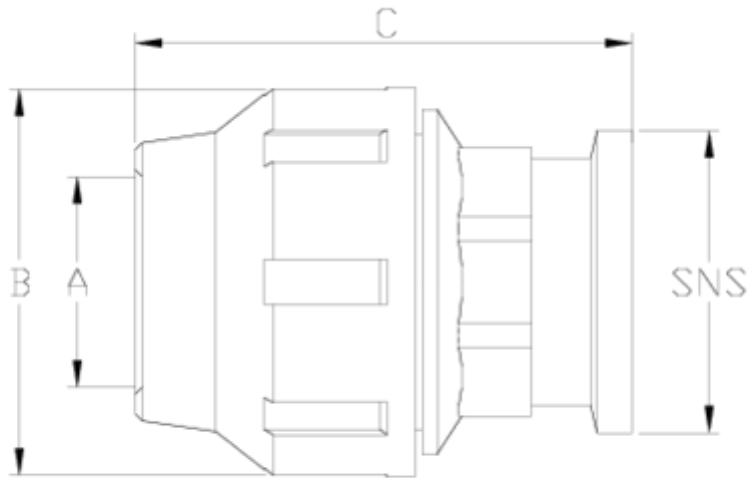

PP fittings for polyethylene

SNS® compression fitting connection

ITEM 926

REFERENCE	DESCRIPTION	Net weight	Volumen (m ³)	Gross weight	Unidades lote
1012381	SNS® COMPRESSION FITTING CONNECTION 63-2"	0,552	0,03174	5,97	10

ITEM 926 | SNS® compression fitting connection

Código	Ø tubo-SNS	Peso (g)	A	B	C	PN	SISTEMA
12381	63 - 63	557	64	109	145	PN10	MÉTRICO

Product Documents

Product Certificates

Company Certificates