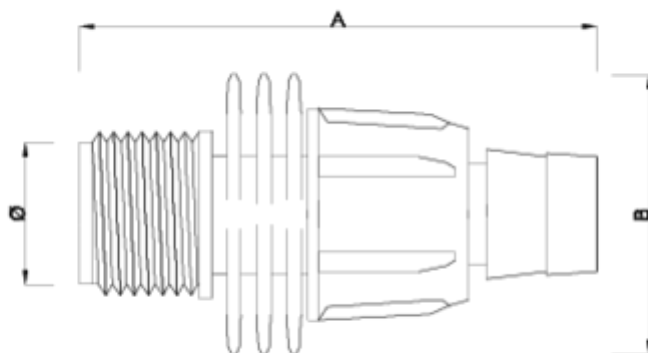

Micro-irrigation fittings

Tape connector male thread ITEM 941

REFERENCE	DESCRIPTION	Net weight	Volumen (m ³)	Gross weight	Unidades lote
1007114	TAPE CONNECTOR MALE THREAD 16-1/2"	0,01	0,04408	8,55	800

ITEM 941 | Tape connector male thread

Código	DIÁMETRO DEL TUBO	Peso (g)	A	B
07114	16-1/2"	9.5	65	36

Product Documents

Product Certificates

Company Certificates