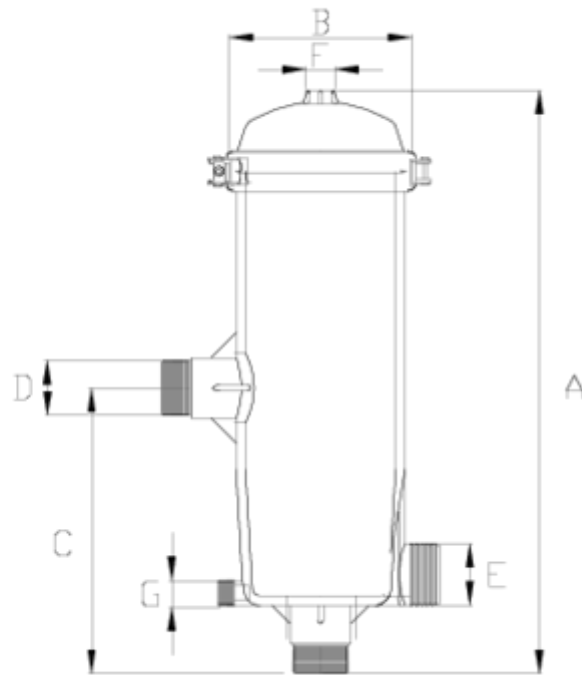

Filters

Threaded outlet "BSP" super ITEM 318

REFERENCE	DESCRIPTION	Net weight	Volumen (m ³)	Gross weight	Unidades lote
1008007	140 MESH RING FILTER,RED. M.THREAD OUT. 2"	6,7208	0,08678	14,995	2
1008017	120 MESH RING FILTER,RED. M.THREAD OUT. 2"	6,5008	0,08678	14,555	2

ITEM 318 | Threaded outlet "BSP" super

Product Documents

Product Certificates

Company Certificates