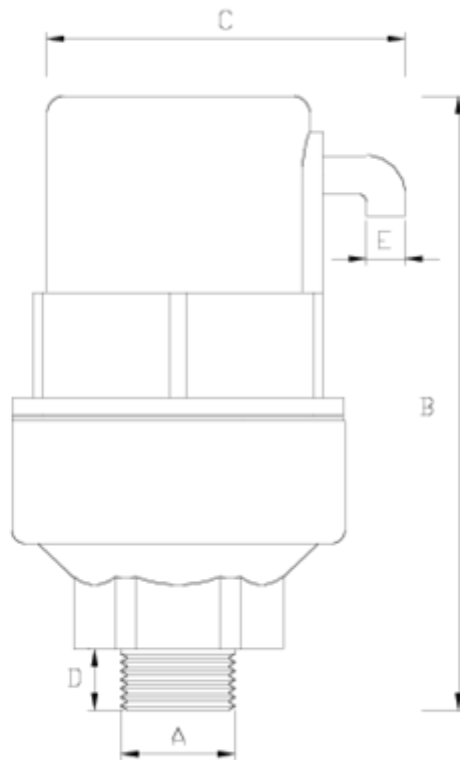

Net air release valve

Triple effect elbow connection 3/8" (D1) GRPP ITEM 312

REFERENCE	DESCRIPTION	Net weight	Volumen (m ³)	Gross weight	Unidades lote
1017053	NET® AIR VALVE 1" PP TRIPLE EFFECT, ELBOW 3/8"	0,312015	0,02244	6,728	20

ITEM 312 | Triple effect elbow connection 3/8" (D1) GRPP

Código	f A	Peso (g)	B	C	D	E	Material	PN	TIPO ROSCA
17051	1/2"	296	137	78	14	1/8"	PPFV	PN16	BSP
17052	3/4"	300	139	78	16	1/8"	PPFV	PN16	BSP
17053	1"	307	142	78	19	1/8"	PPFV	PN16	BSP
17551	1/2"	308	137	78	14	1/8"	PA	PN25	BSP
17552	3/4"	312	139	78	16	1/8"	PA	PN25	BSP
17553	1"	320	142	78	19	1/8"	PA	PN25	BSP