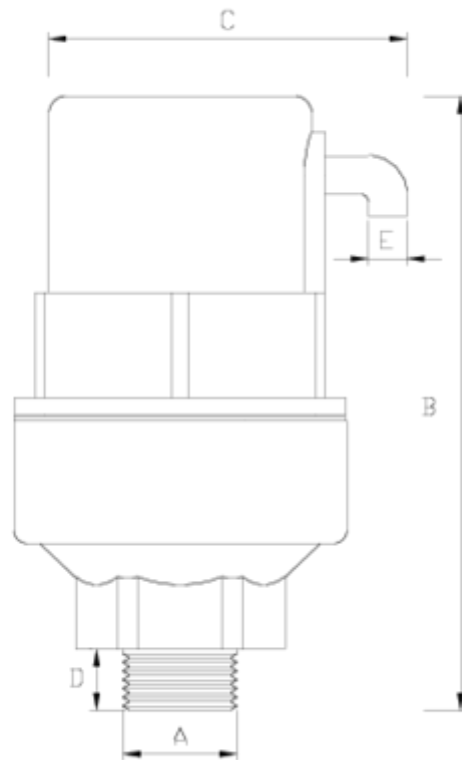

## Net air release valve

# Triple effect, elbow connection 3/8" (D1) - PA ITEM 312

REFERENCE	DESCRIPTION	Net weight	Volumen (m <sup>3</sup> )	Gross weight	Unidades lote
1017551	NET® AIR VALVE 1/2" PA TRIPLE EFFECT, ELBOW 3/8"	0,3033	0,02244	6,606	20
1017552	NET® AIR VALVE 3/4" PA TRIPLE EFFECT, ELBOW 3/8"	0,3539	0,02244	7,565	20
1017553	NET® AIR VALVE 1" PA TRIPLE EFFECT, ELBOW 3/8"	0,3611	0,02244	7,71	20

## ITEM 312 | Triple effect, elbow connection 3/8" (D1) - PA

Código	f A	Peso (g)	B	C	D	E	Material	PN	TIPO ROSCA
17051	1/2"	296	137	78	14	1/8"	PPFV	PN16	BSP
17052	3/4"	300	139	78	16	1/8"	PPFV	PN16	BSP
17053	1"	307	142	78	19	1/8"	PPFV	PN16	BSP
17551	1/2"	308	137	78	14	1/8"	PA	PN25	BSP
17552	3/4"	312	139	78	16	1/8"	PA	PN25	BSP
17553	1"	320	142	78	19	1/8"	PA	PN25	BSP