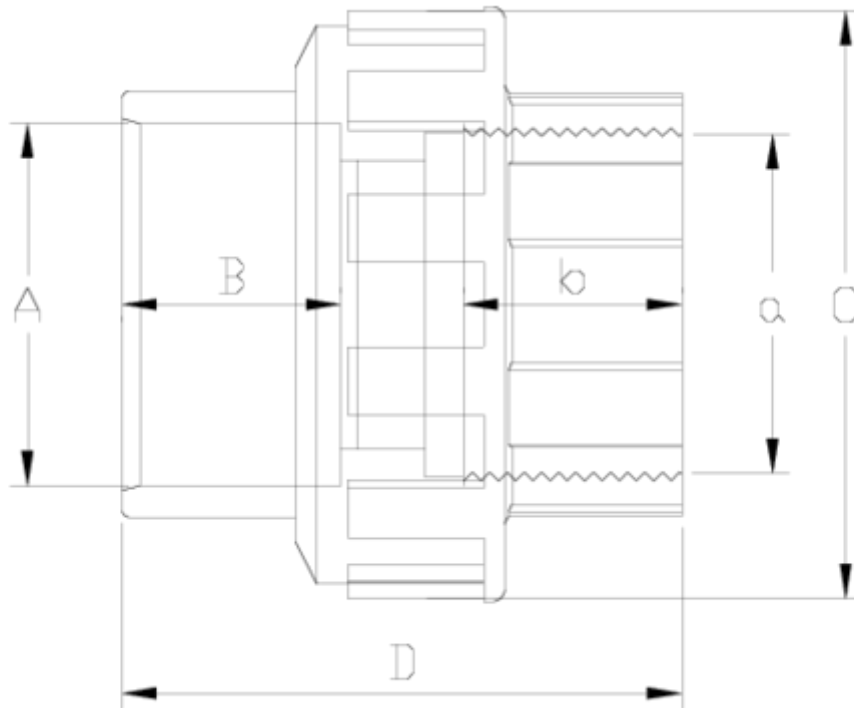

PVC-U pressure fittings

Union female thread NPT socket plain ANSI ITEM 919

REFERENCE	DESCRIPTION	Net weight	Volumen (m ³)	Gross weight	Unidades lote
1002434	UNION SOL. SOCKET PLAIN/F. THREAD 1 1/2" ANSI-NPT	0,20334	0,03129	10,74	50
1002435	UNION SOL. PLAIN SOCKET/F. THREAD 2" ANSI-NPT	0,334114	0,04460	12,74	36

ITEM 919 | Union female thread NPT socket plain ANSI

Código	A-a	Peso (g)	B	b	C	D	PN	ROSCA
02434	1 1/2"-1 1/2"	210	32	32	80	84	PN10	NPT
02435	2"-2"	361	39	39	98	100	PN10	NPT

Product Documents

Product Certificates