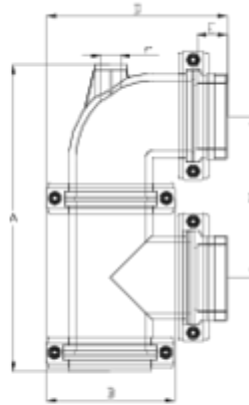

Netvitc System® Filters

Vertical stone strainer female threaded outlet ITEM 932

REFERENCE	DESCRIPTION	Net weight	Volumen (m ³)	Gross weight	Unidades lote
108N921	SNS FILTER VERTICAL STONE FEMALE THREADED/O 3"	3,93	0,06149	8,78	2
108N922	SNS FILTER VERTICAL STONE FEMALE THREADED/O 4"	5,268	0,06149	6,188	1

ITEM 932 | Vertical stone strainer female threaded outlet

CÓDIGO	Ø	PESOS	Brida SNS	A	B	C	D	E	r	PN	MEDIDA
8N921	3"	3978	90	397	164	210	=188+6+70	51	3/4"	PN10	MÉTRICO
8N922	4"	5577	110	456	188	245	=211+6+86	62	1"	PN10	MÉTRICO